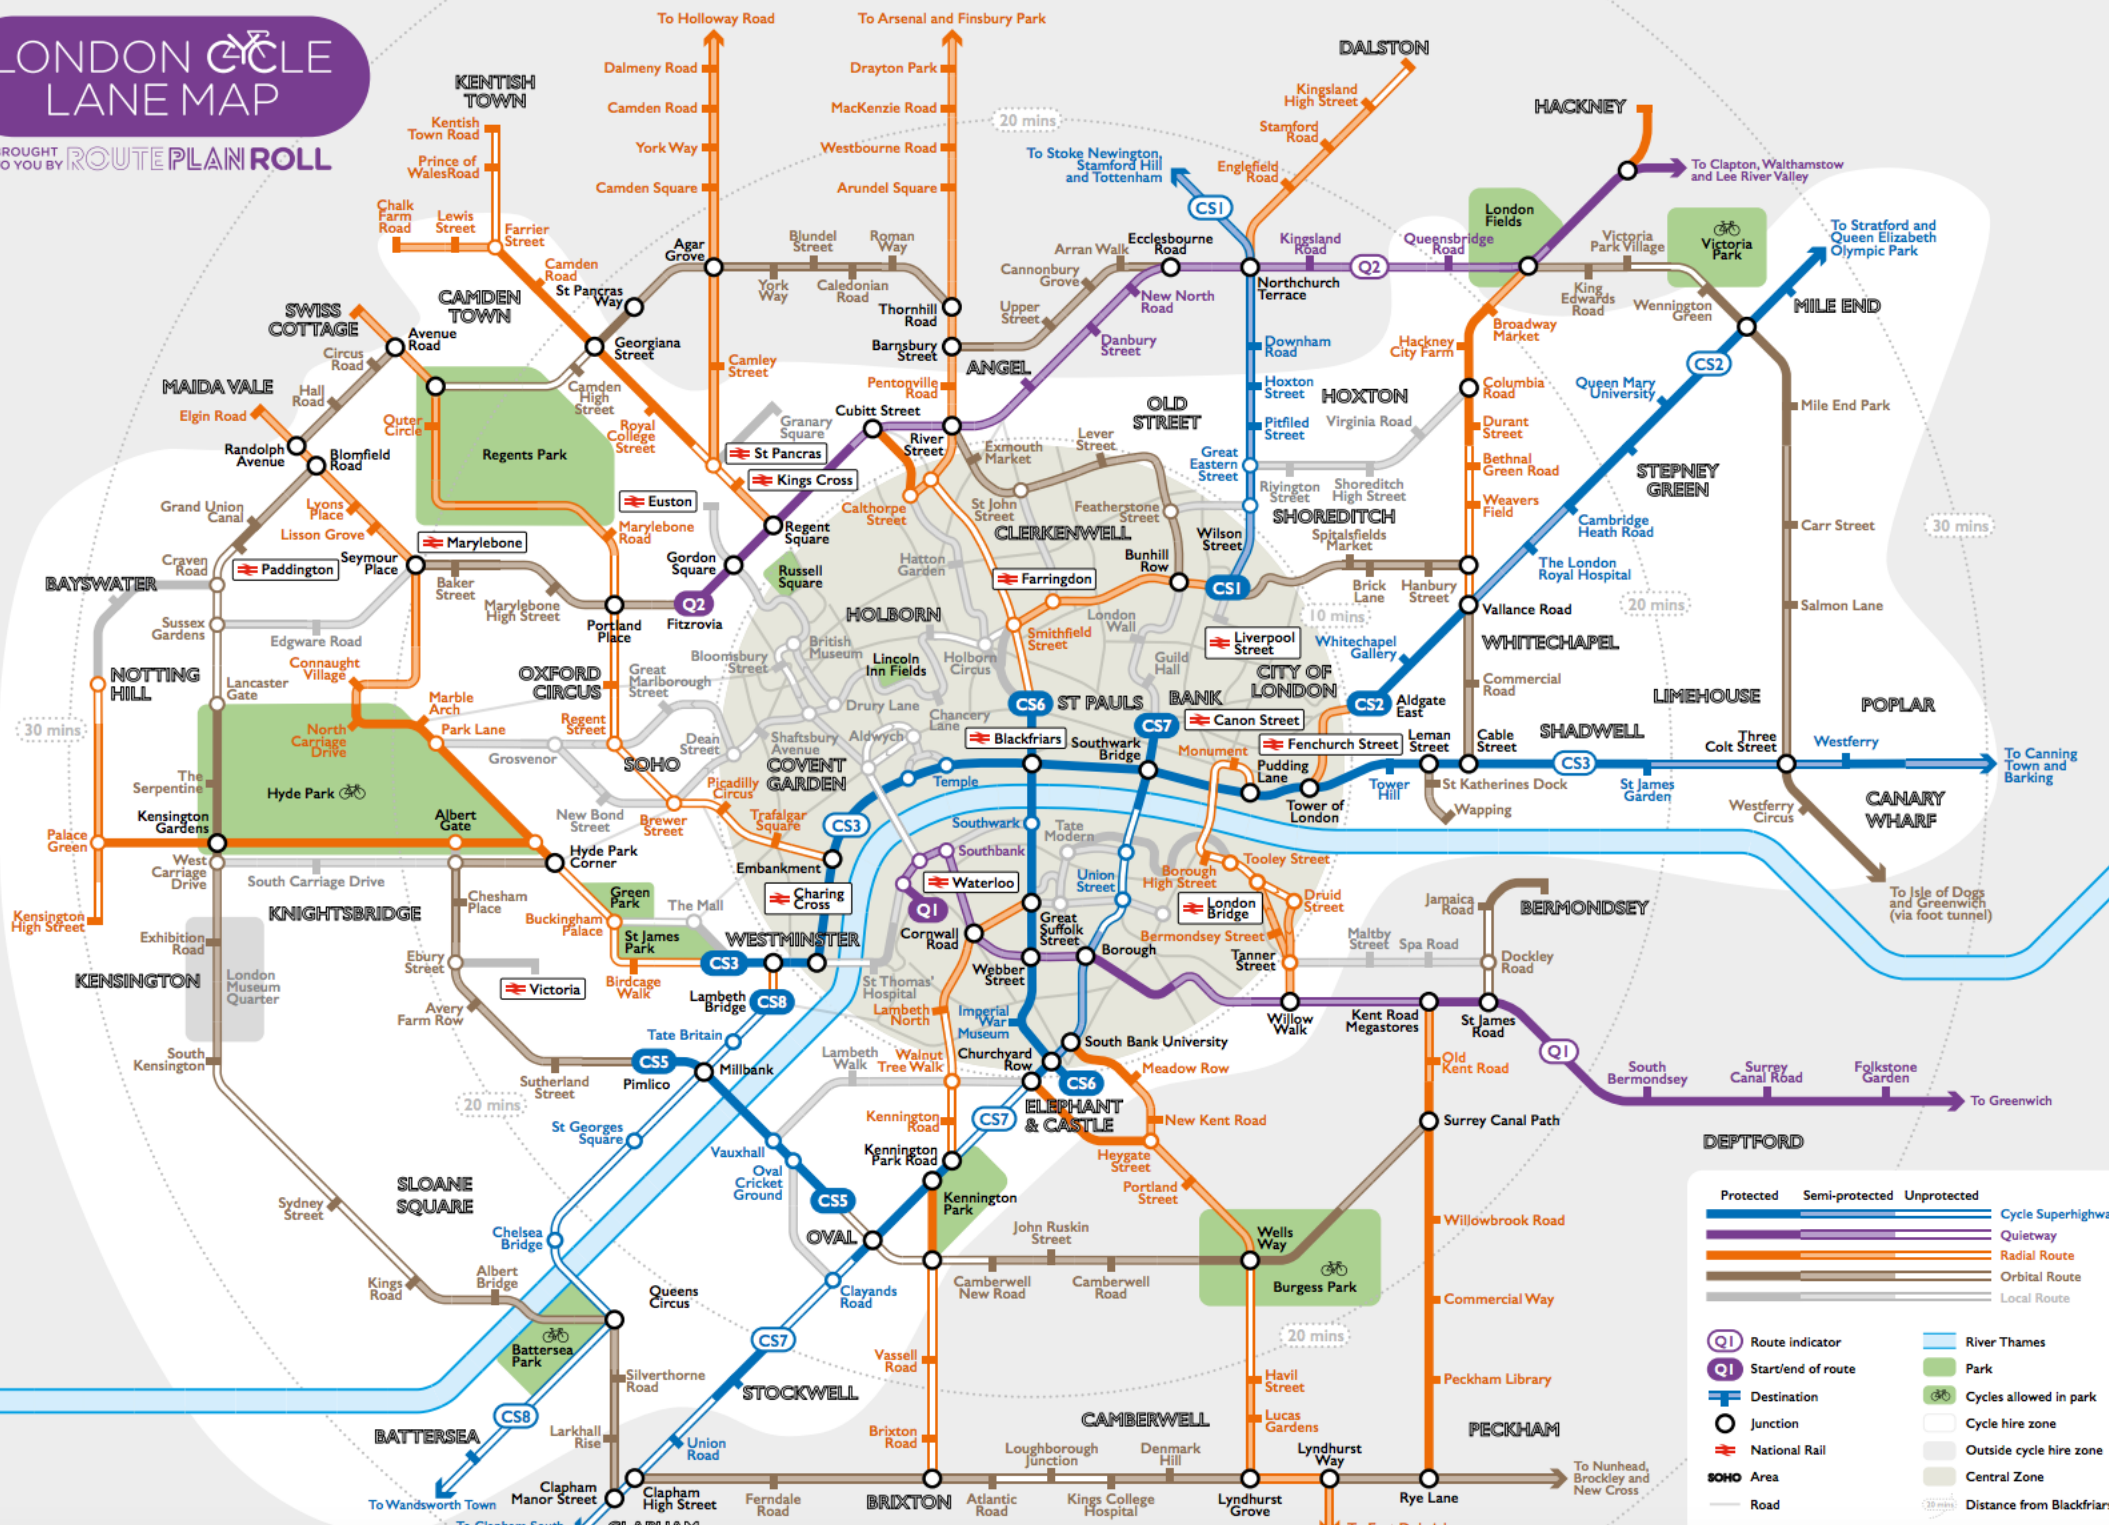

LONDON CYCLE LANE MAP

BROUGHT TO YOU BY ROUTEPLAN ROLL

Protected	Semi-protected	Unprotected	
			Cycle Superhighway
			Quietway
			Radial Route
			Orbital Route
			Local Route
			Route indicator
			Start/end of route
			Destination
			Junction
			National Rail
			Area
			Road
			River Thames
			Park
			Cycles allowed in park
			Cycle hire zone
			Outside cycle hire zone
			Central Zone
			Distance from Blackfriars